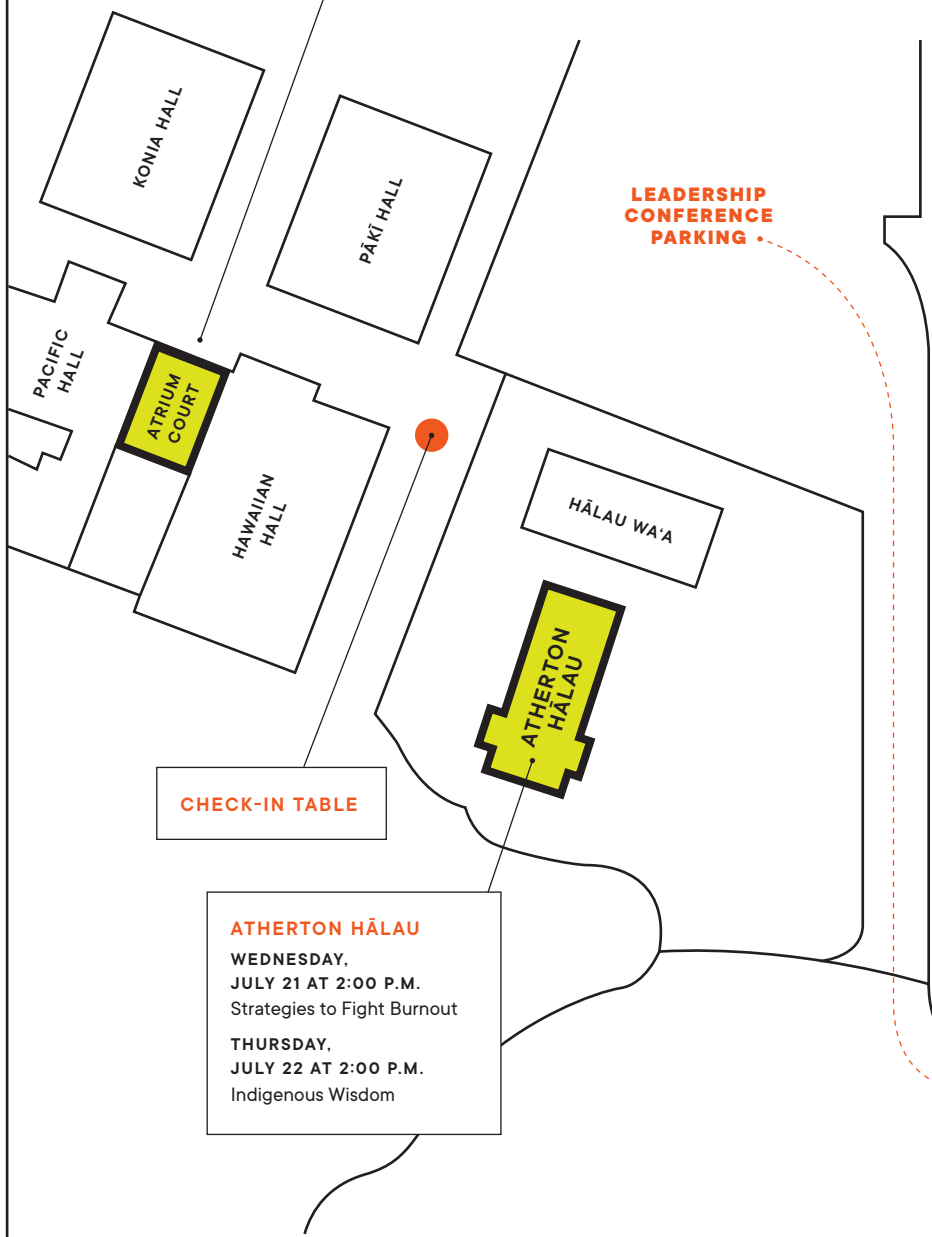

# Map

**ATRIUM COURT**  
WEDNESDAY,  
JULY 21 AT 2:00 P.M.  
Finding Creative  
Ways Forward  
THURSDAY,  
JULY 22 AT 2:00 P.M.  
Fireside Chat:  
A Sustainable Hawai'i

**LEADERSHIP  
CONFERENCE  
PARKING**

**CHECK-IN TABLE**

**ATHERTON HĀLAU**  
WEDNESDAY,  
JULY 21 AT 2:00 P.M.  
Strategies to Fight Burnout  
THURSDAY,  
JULY 22 AT 2:00 P.M.  
Indigenous Wisdom

Enter through the  
**FRONT GATE** on  
Bernice St.

Take the next right into  
the back parking lot  
for special Leadership  
Conference Parking

Check in at the table  
between **HAWAIIAN  
HALL** and **HĀLAU WA'A**

BERNICE STREET

**FRONT GATE  
(ENTER HERE)**

MAIN MUSEUM PARKING

HawaiiBusiness  
**LEADERSHIP**  
*Conference*